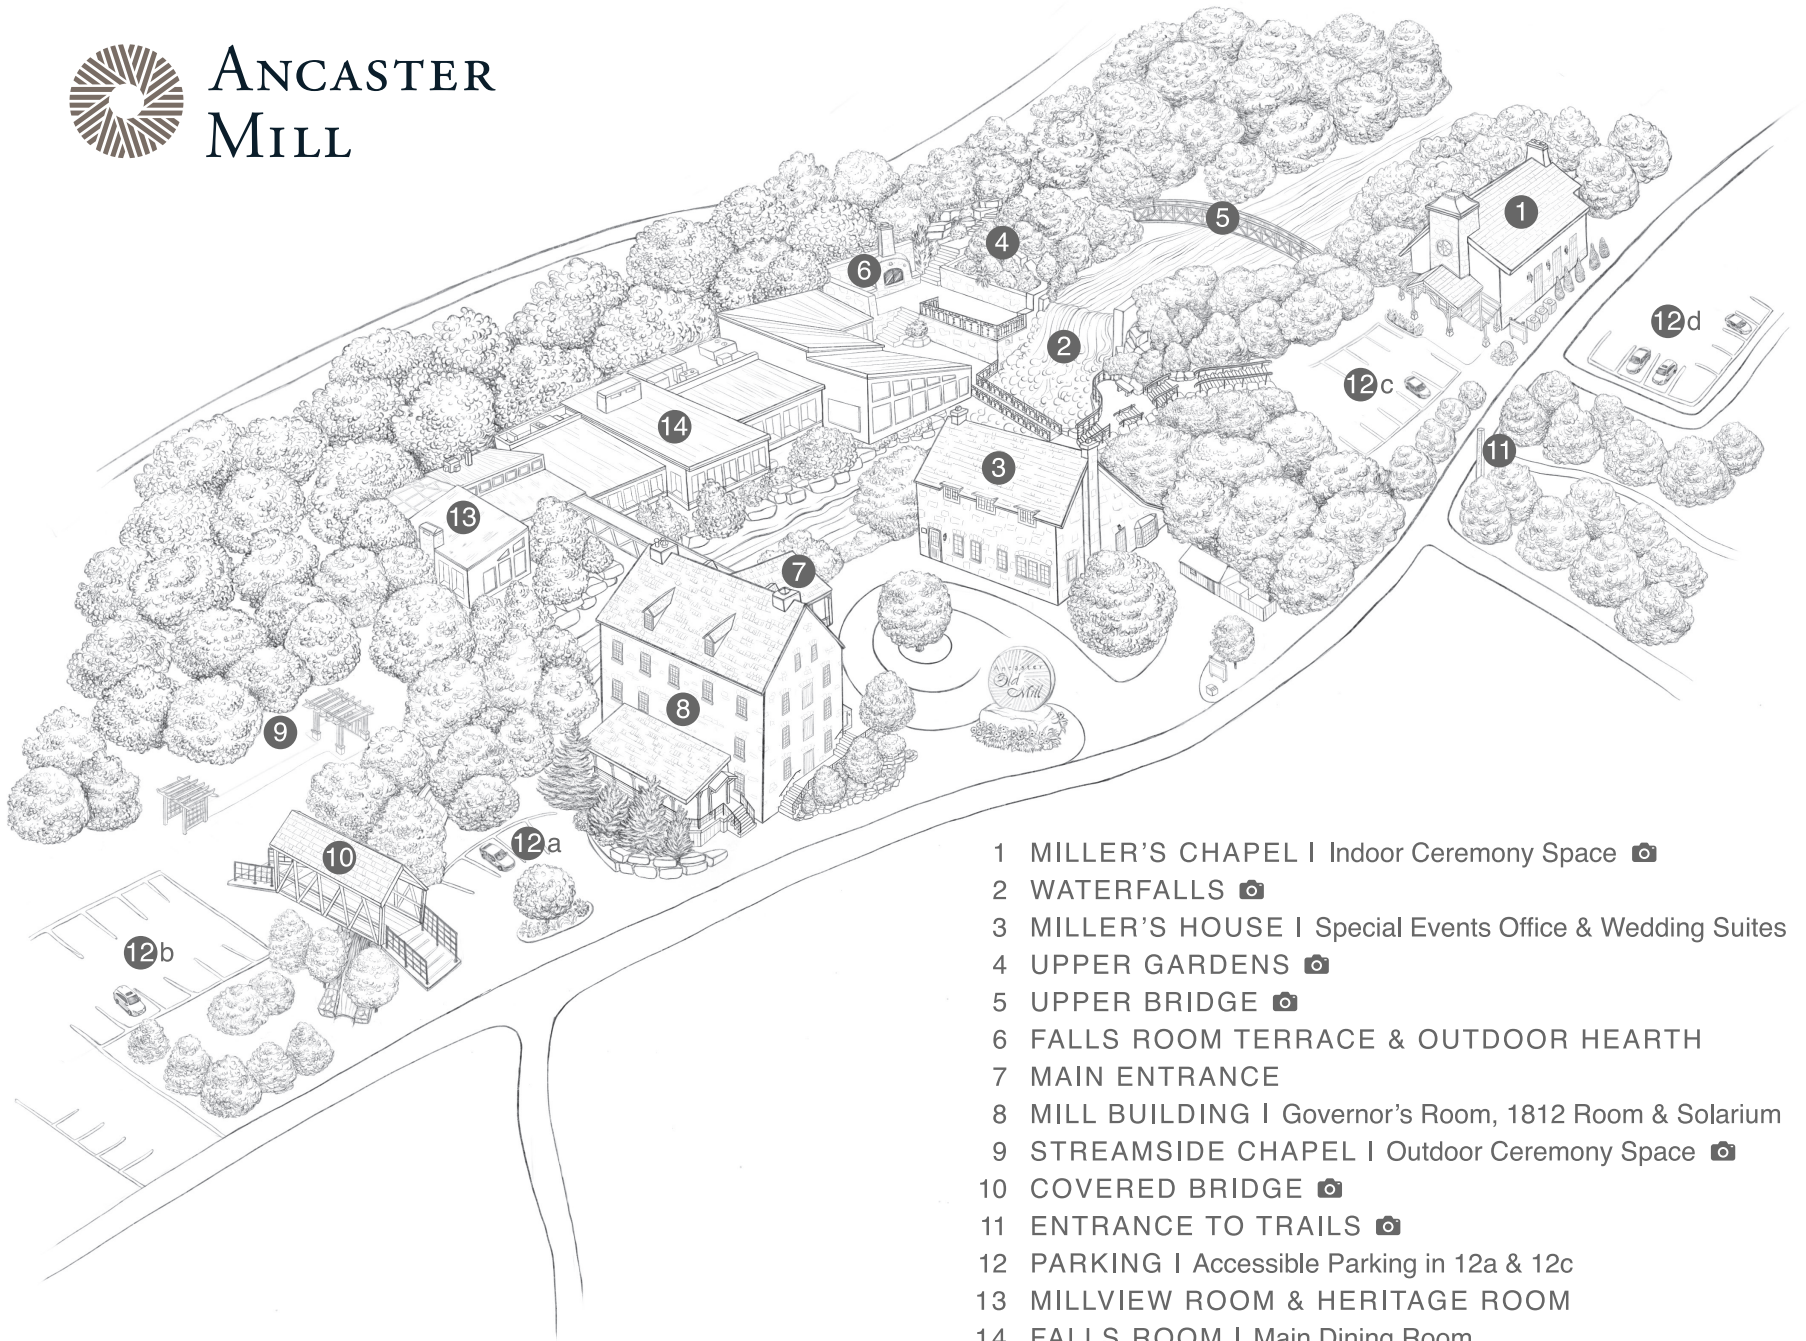

ANCASTER MILL

- 1 MILLER'S CHAPEL | Indoor Ceremony Space 📷
- 2 WATERFALLS 📷
- 3 MILLER'S HOUSE | Special Events Office & Wedding Suites
- 4 UPPER GARDENS 📷
- 5 UPPER BRIDGE 📷
- 6 FALLS ROOM TERRACE & OUTDOOR HEARTH
- 7 MAIN ENTRANCE
- 8 MILL BUILDING | Governor's Room, 1812 Room & Solarium
- 9 STREAMSIDE CHAPEL | Outdoor Ceremony Space 📷
- 10 COVERED BRIDGE 📷
- 11 ENTRANCE TO TRAILS 📷
- 12 PARKING | Accessible Parking in 12a & 12c
- 13 MILLVIEW ROOM & HERITAGE ROOM
- 14 FALLS ROOM | Main Dining Room

Photo Opportunity Locations 📷